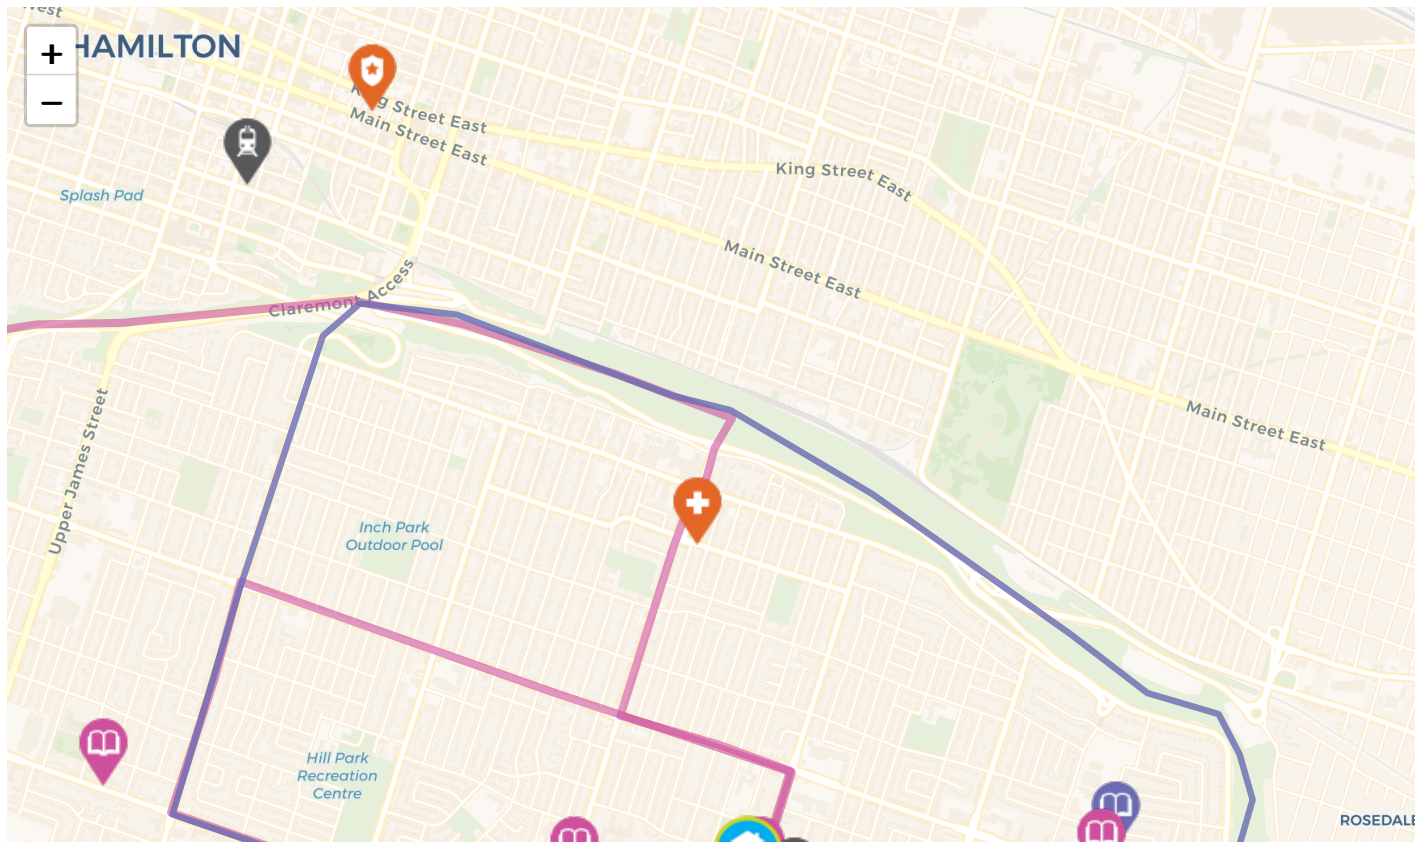

The nearest rail transit stop is Hamilton GO Centre

3.66 KM away

<https://www.gotransit.com/en/stations-stops-parking/find-a-station-or-stop/results?stationCode=HA>

The nearest street-level transit stop is Upper Gage At Seventh

The nearest fire station is Hamilton Fire Station 4

0.59 KM away

Address 729 Upper Sherman Avenue, Hamilton, ON L8V

<https://www.hamilton.ca/emergency-services/fire>

The nearest police facility is Central Station

3.67 KM away

Address 155 King William St, Hamilton, ON L8R 1A7, Canada

<https://hamiltonpolice.on.ca/>

- Elementary Schools
- Middle Schools
- High Schools
- Transit
- Safety
- Elementary Attendance Zone
- Middle Attendance Zone
- High Attendance Zone
- Parks