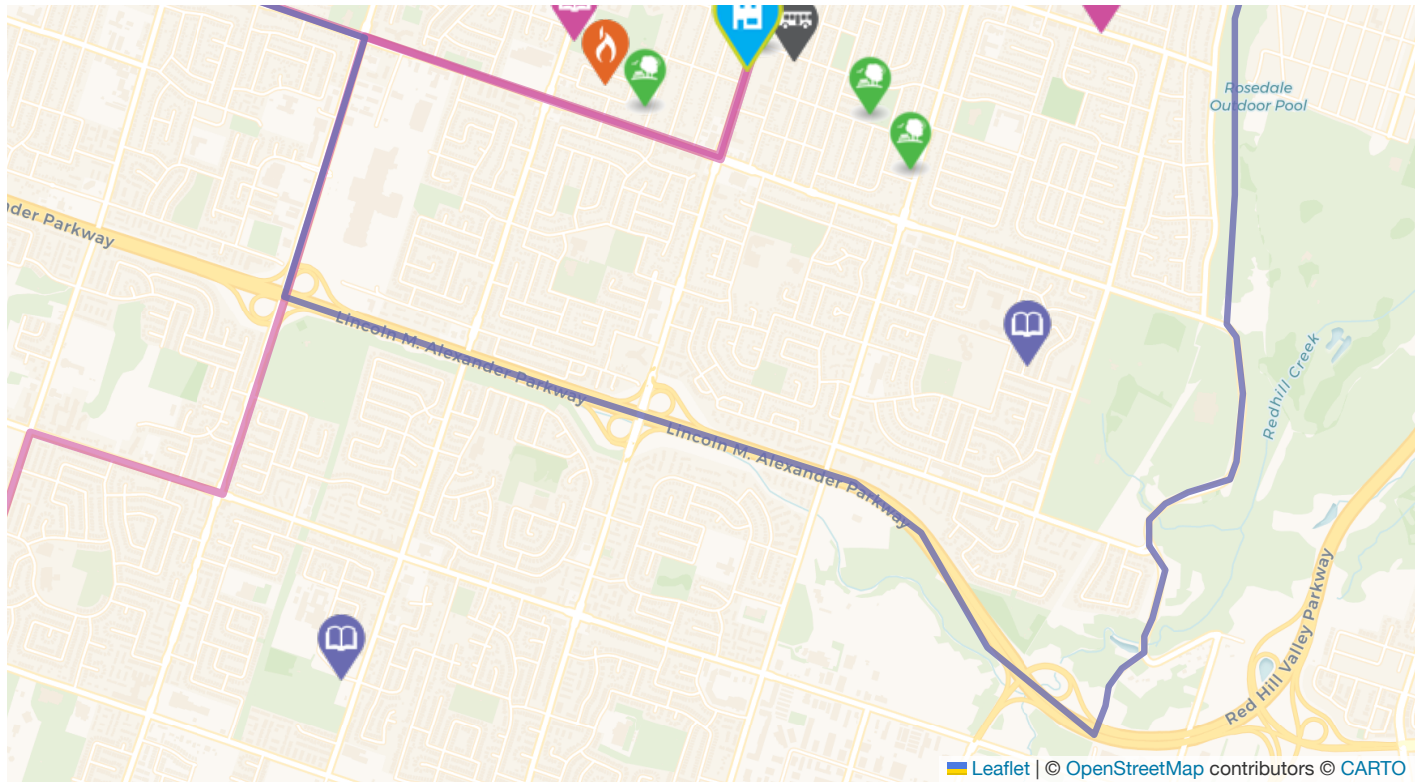

The nearest rail transit stop is Hamilton GO Centre

3.66 KM away

<https://www.gotransit.com/en/stations-stops-parking/find-a-station-or-stop/results?stationCode=HA>

The nearest street-level transit stop is Upper Gage At Seventh

1.48 KM away

Type Cancer Treatment and Research, Chronic Care, General, Rehabilitation, Research, and Teaching

Address 711 Concession St, Hamilton, ON, L8V 1C3, Canada

Phone Number 905.521.2100

<https://www.hamiltonhealthsciences.ca/about-us/our-organization/our-locations/juravinski-hospital/>

The nearest fire station is Hamilton Fire Station 4

0.59 KM away

Address 729 Upper Sherman Avenue, Hamilton, ON L8V

<https://www.hamilton.ca/emergency-services/fire>

The nearest police facility is Central Station

3.67 KM away

Address 155 King William St, Hamilton, ON L8R 1A7, Canada

<https://hamiltonpolice.on.ca/>

- Elementary Schools
- Middle Schools
- High Schools
- Transit
- Safety
- Elementary Attendance Zone
- Middle Attendance Zone
- High Attendance Zone
- Parks